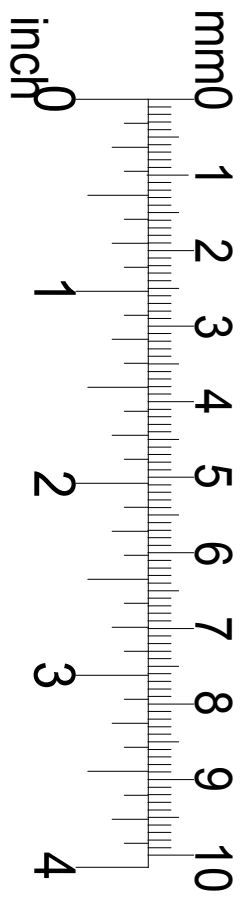

# Worldwide Boomerang Pattern

**MEASURE: Did it print to scale?**

©Slater Harrison/ sciencetoymaker.org  
2019

Airfoil rectangles are  
13 CM x 6 CM (5 1/8" x 2 3/8")