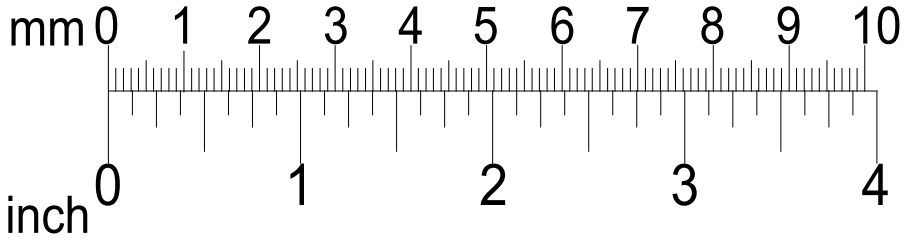

Scale Check
4" or 102mm

Putt Putt Boat Boiler (Engine) and Bend Patterns

Instructions at sciencetoymaker.org

Lots more hands-on projects at
sciencetoymaker.org

Not for commercial use.